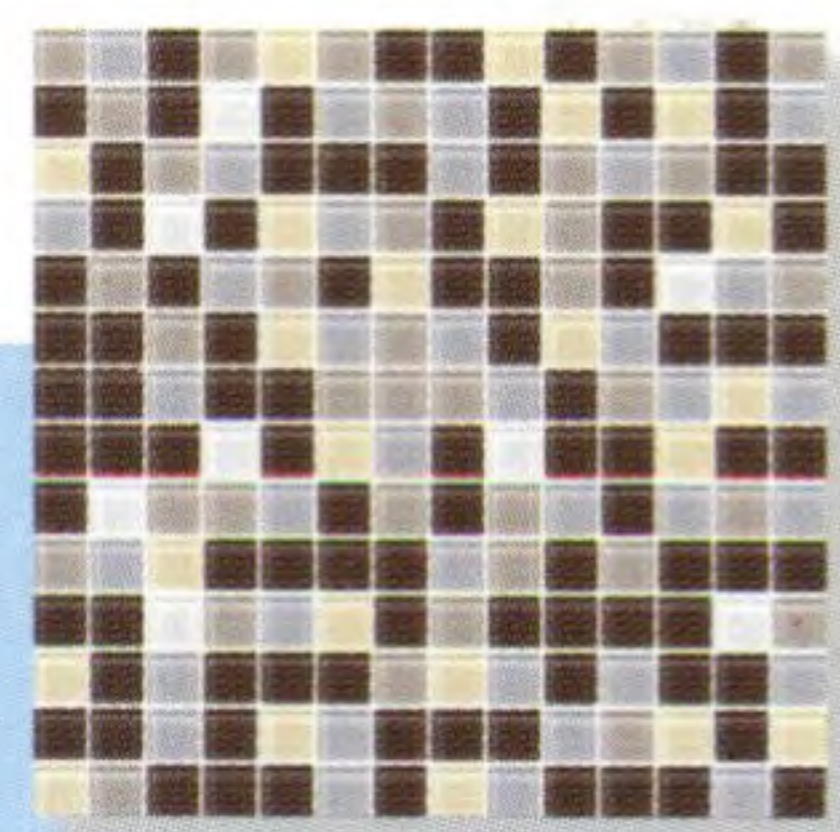

MS - 20M 0015 Tequila Sunrise # 5

MS - 20M 0025 Irish Emerald #5

MS - 20M 0035 Appletini # 5

MS - 20M 0045 Blue Hawaii # 5

MS - 20M 0065 Chocolate Martir

We are friend to
every place ...

Mosaic Lover's Party