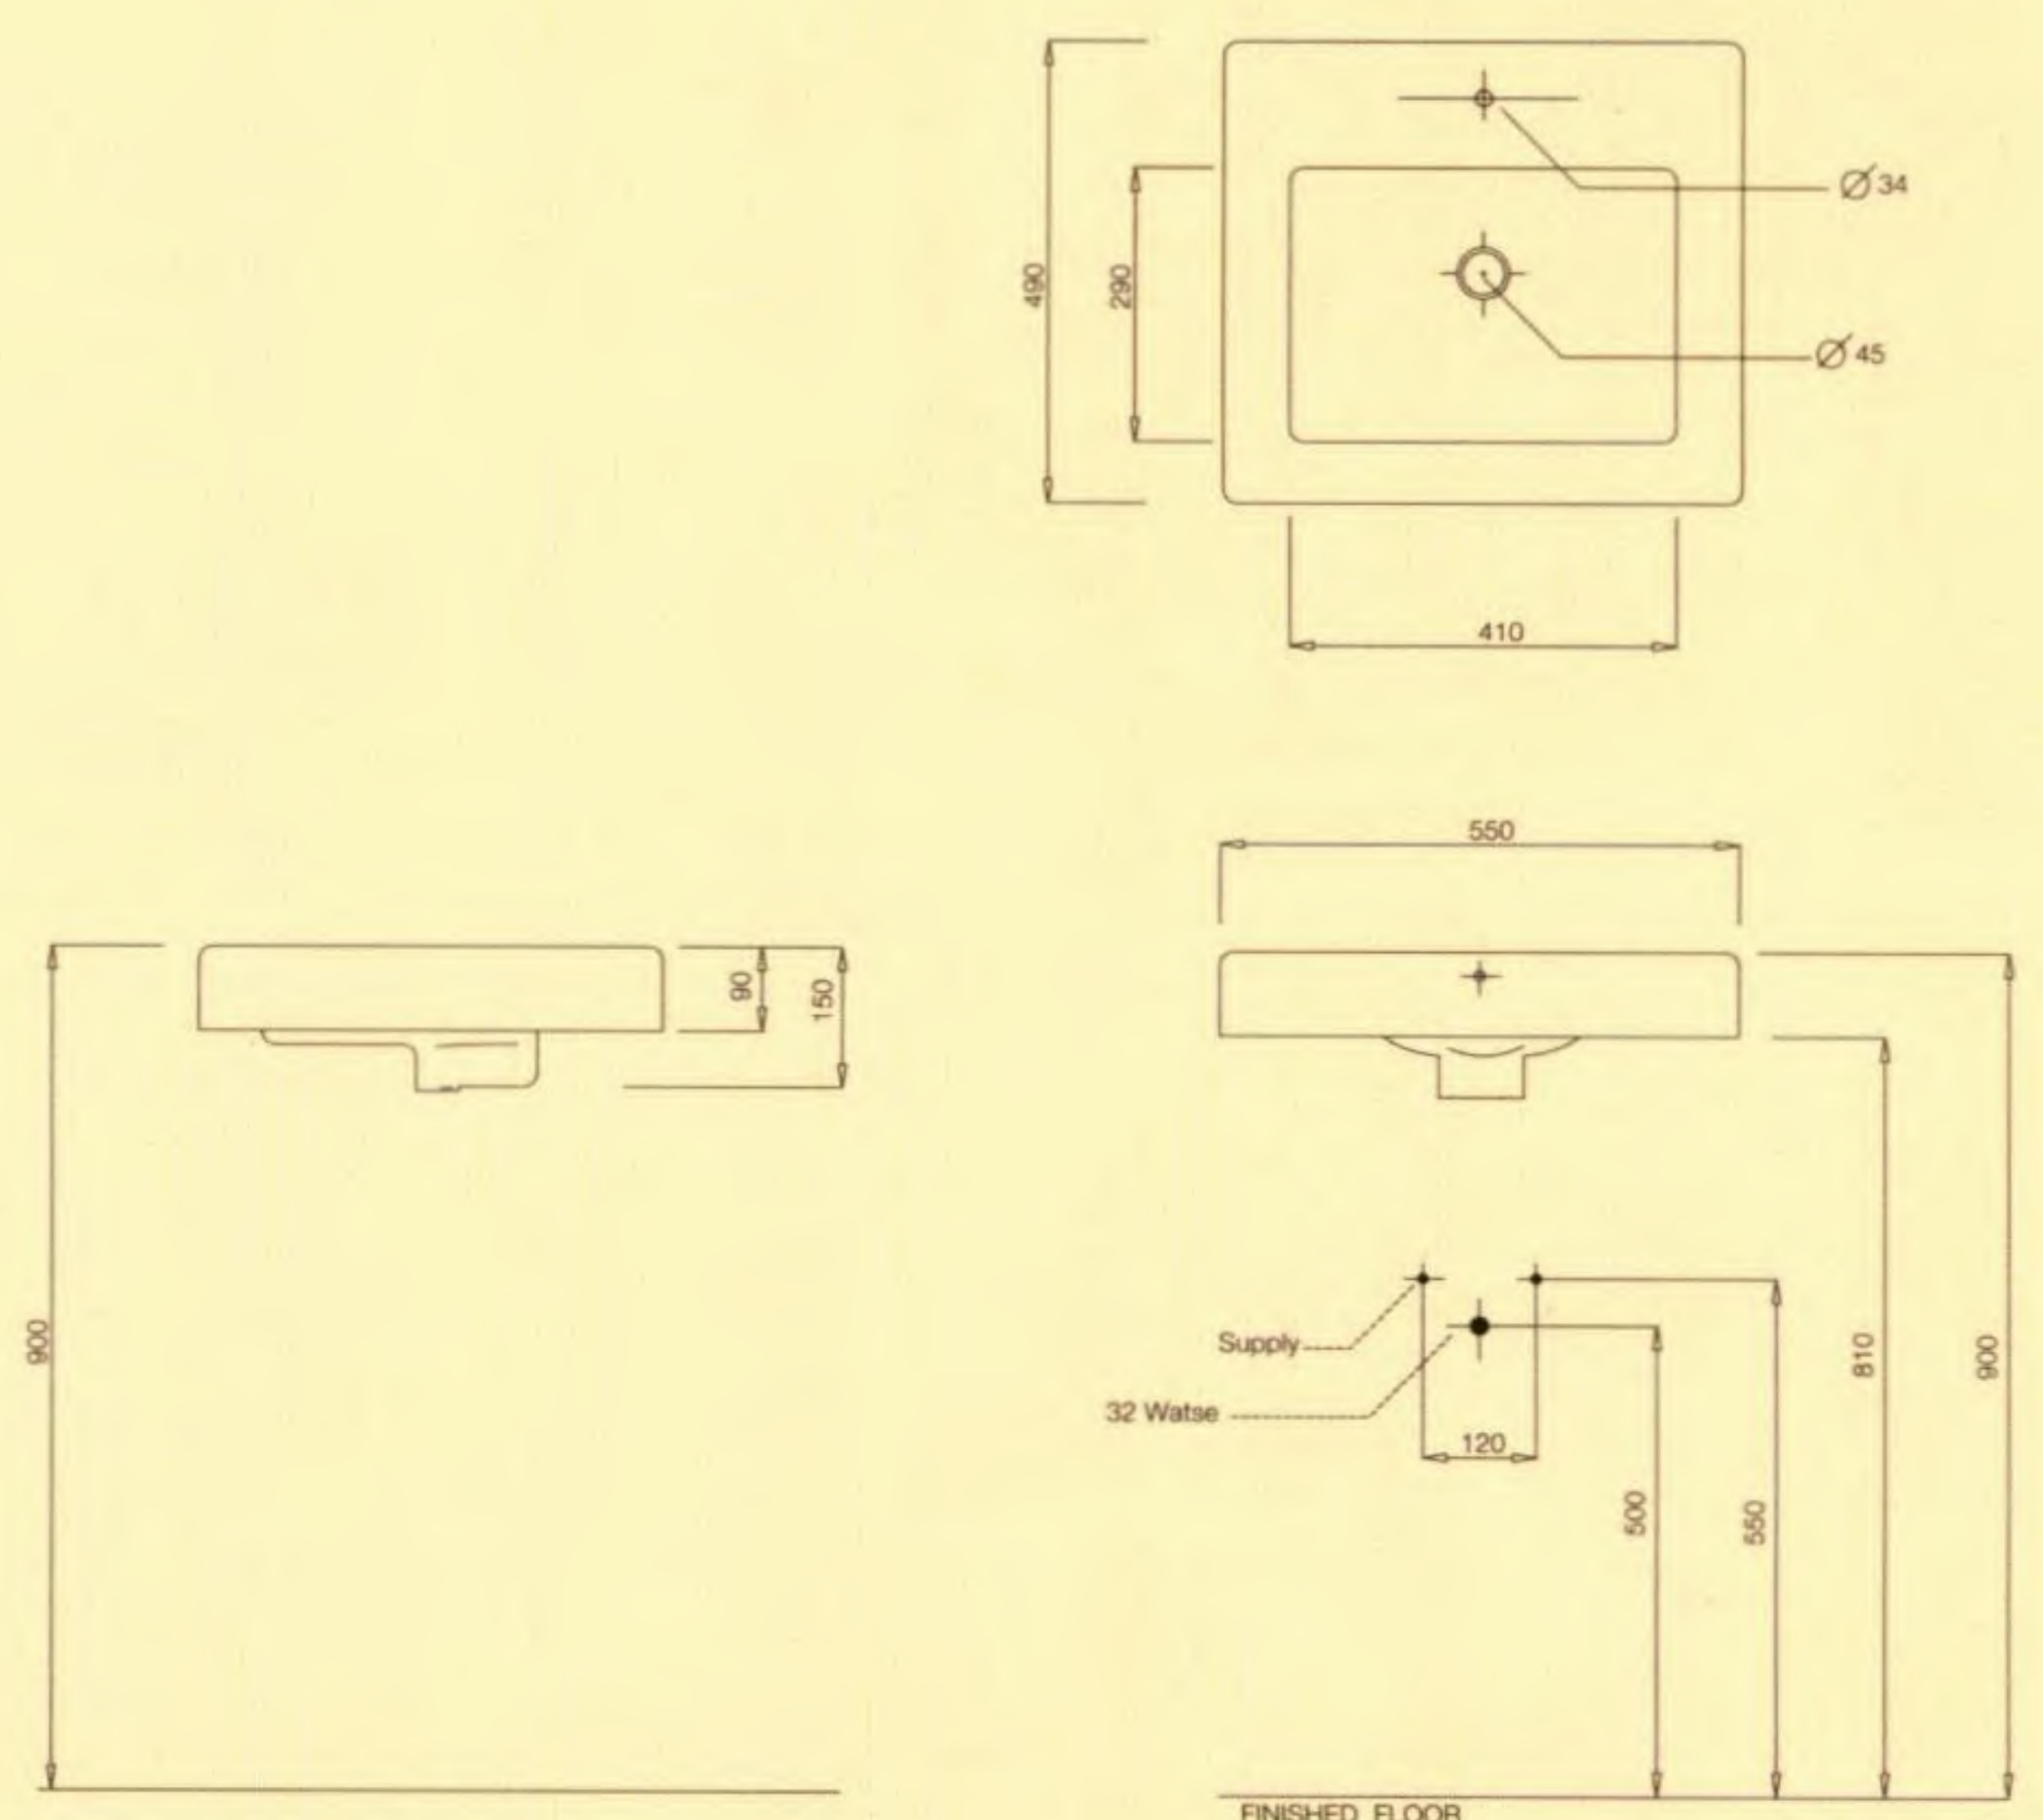

Designed to be
noticed
illusive beauty
for practical
life style

white
colour
only

- Water saving 3/6 liters
- Dual flush system
- Extra durable seat & cover

DIMENSION

Maya Dual Flush wc.
NM-2301-SD

Space Drop-In Washbasin
NM-5361