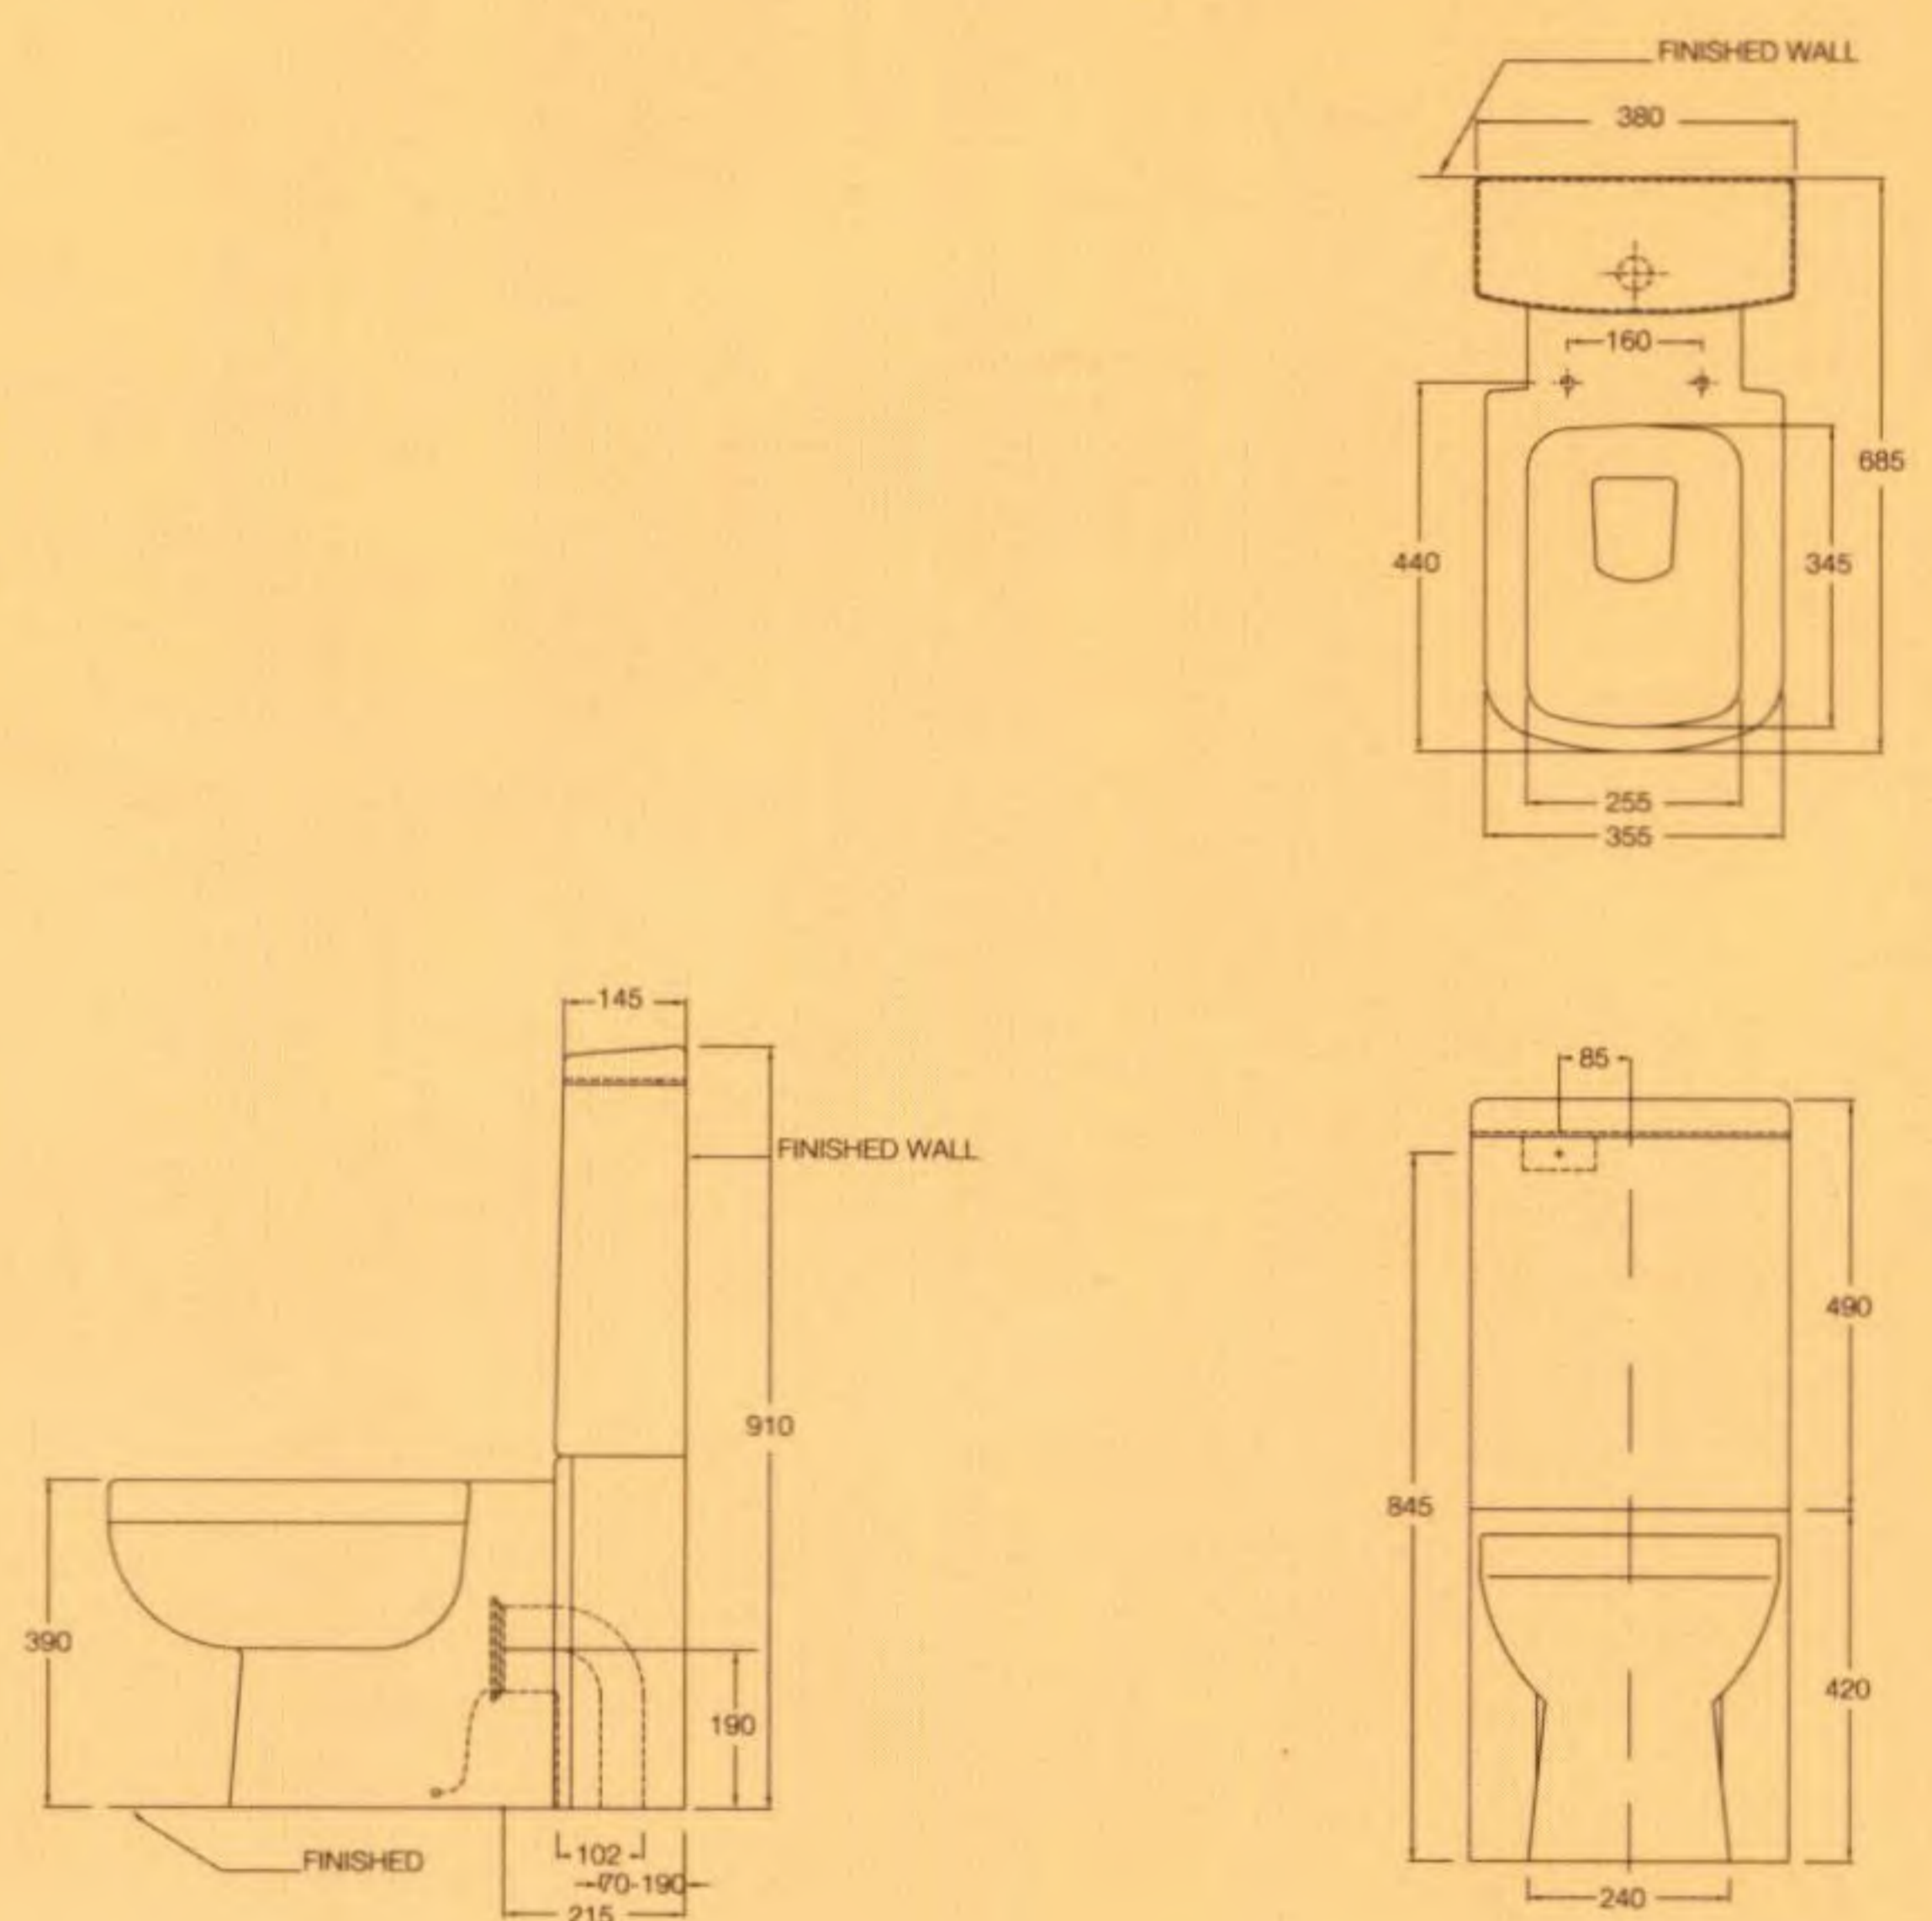

4
nahm

MAYA
ILLUSIVE BEAUTY

4

nahm

GENUINE DESIGN SANITARYWARE

MAYA

SPACE
NM-5361

MAYA

Designed to be
noticed
illusive beauty
for practical
life style

white
colour
only

- Water saving 3/6 liters
- Dual flush system
- Extra durable seat & cover

DIMENSION

Maya Dual Flush wc.
NM-2301-SD

Space Drop-In Washbasin
NM-5361