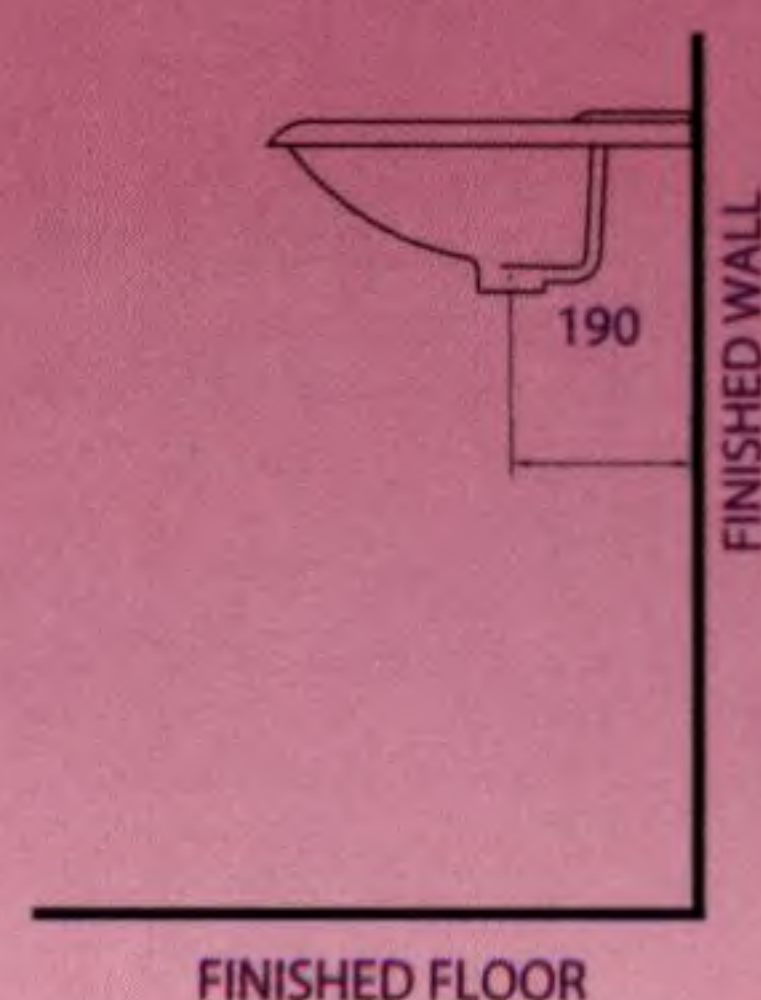

nahm

When **ideal** come true with **sense**.

- Water saving 3/6 liters
- Dual flush system
- Extra durable seat & cover

Sense bidet
NM-3120.0

Sense water closet
NM-2121-SD

Dimension

Drop - in
NM-5121

Half Pedestal
NM-5120 / NM-6121

Full Pedestal
NM-5120 / NM-6120

Washbasin

Drop - in
NM-5121

Half Pedestal
NM-5120 / NM-6121

Full Pedestal
NM-5120 / NM-6120

GENUINE DESIGN SANITARYWARE