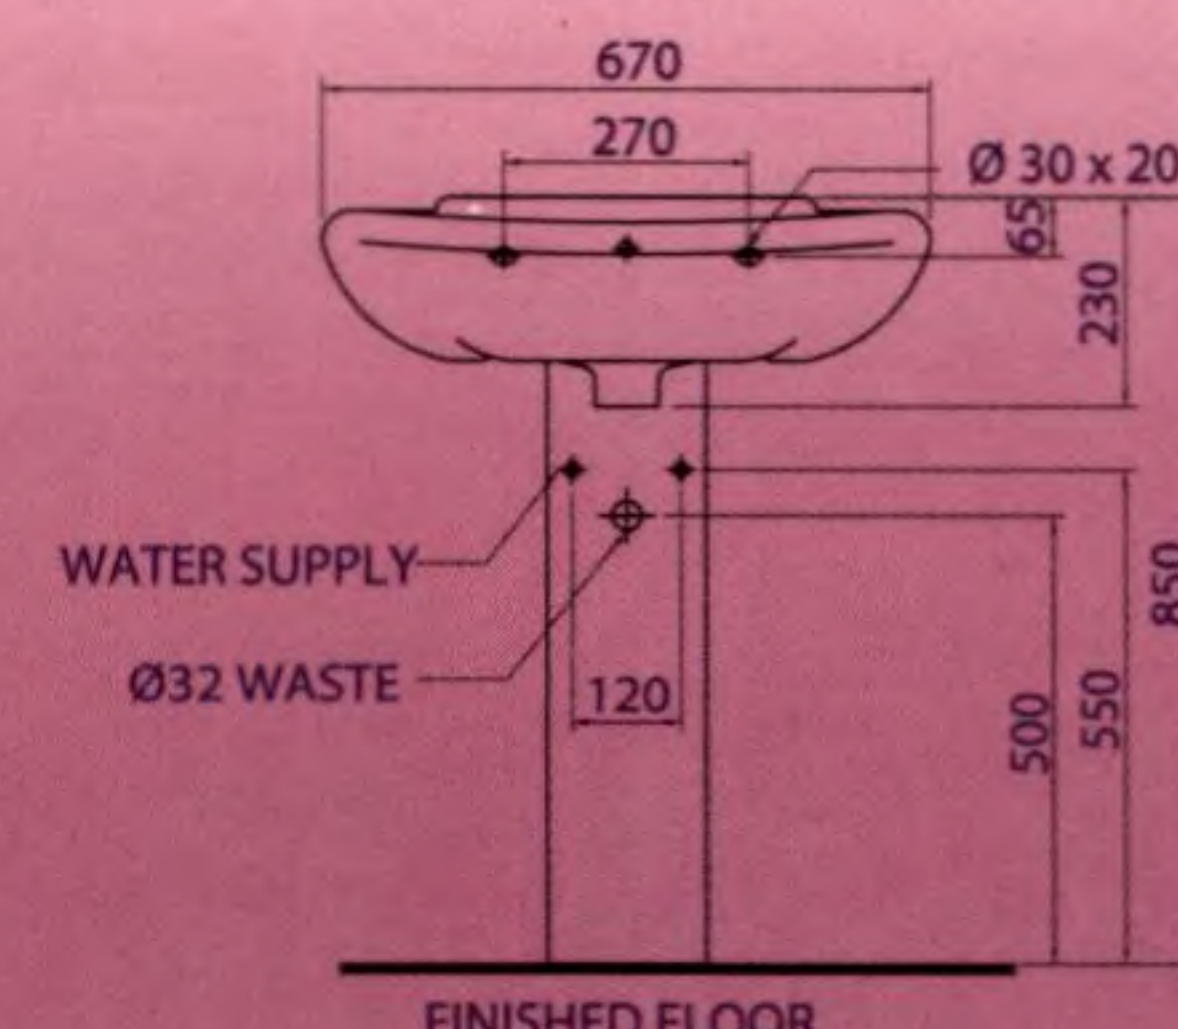

nahm

When **ideal** come true with **sense**.

- Water saving 3/6 liters
- Dual flush system
- Extra durable seat & cover

Sense bidet
NM-3120.0

Sense water closet
NM-2121-SD

Dimension

Drop - in
NM-5121

Half Pedestal
NM-5120 / NM-6121

Full Pedestal
NM-5120 / NM-6120

Washbasin

Drop - in
NM-5121

Half Pedestal
NM-5120 / NM-6121

Full Pedestal
NM-5120 / NM-6120

GENUINE DESIGN SANITARYWARE