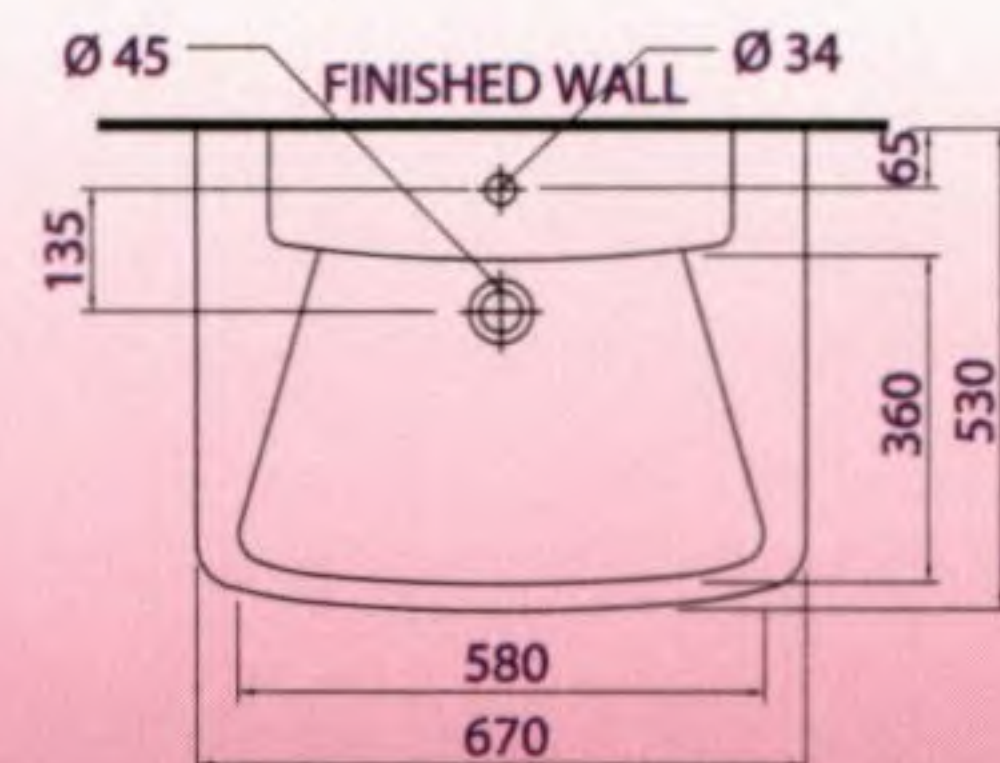

nahm

When **ideal** come true with **sense**.

- Water saving 3/6 liters
- Dual flush system
- Extra durable seat & cover

Sense bidet
NM-3120.0

Sense water closet
NM-2121-SD

Dimension

Drop - in
NM-5121

Half Pedestal
NM-5120 / NM-6121

Full Pedestal
NM-5120 / NM-6120

Washbasin

Drop - in
NM-5121

Half Pedestal
NM-5120 / NM-6121

Full Pedestal
NM-5120 / NM-6120

GENUINE DESIGN SANITARYWARE