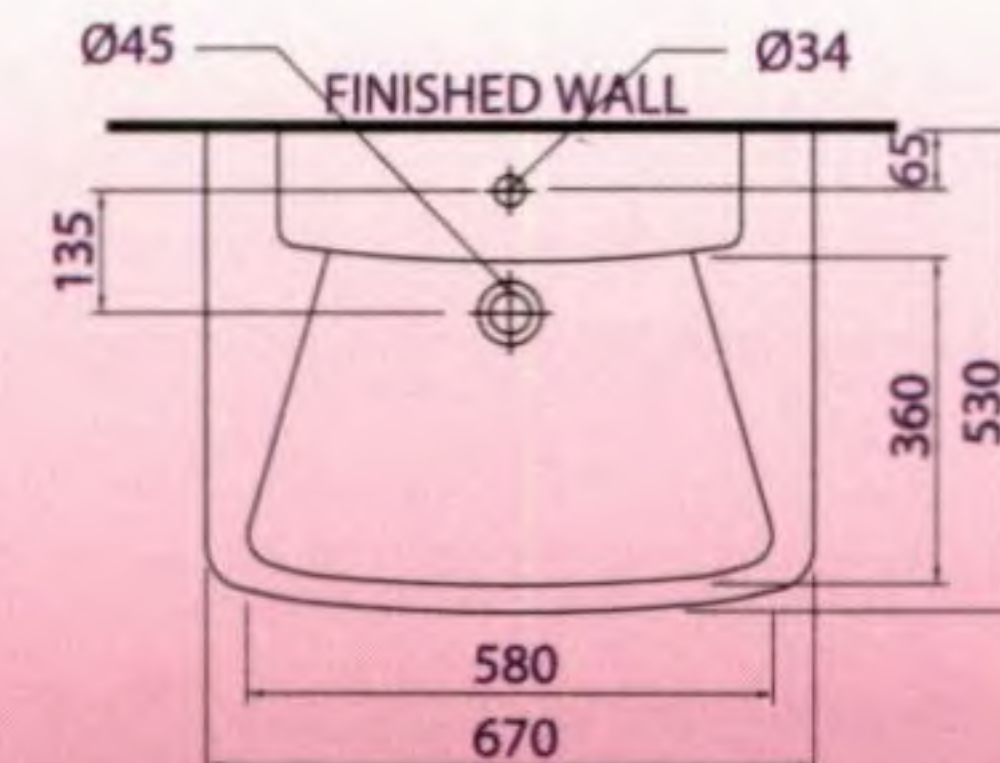

nahm

When **ideal** come true with **sense**.

- Water saving 3/6 liters
- Dual flush system
- Extra durable seat & cover

Sense bidet
NM-3120.0

Sense water closet
NM-2121-SD

Dimension

Drop - in
NM-5121

Half Pedestal
NM-5120 / NM-6121

Full Pedestal
NM-5120 / NM-6120

Washbasin

Drop - in
NM-5121

Half Pedestal
NM-5120 / NM-6121

Full Pedestal
NM-5120 / NM-6120

GENUINE DESIGN SANITARYWARE