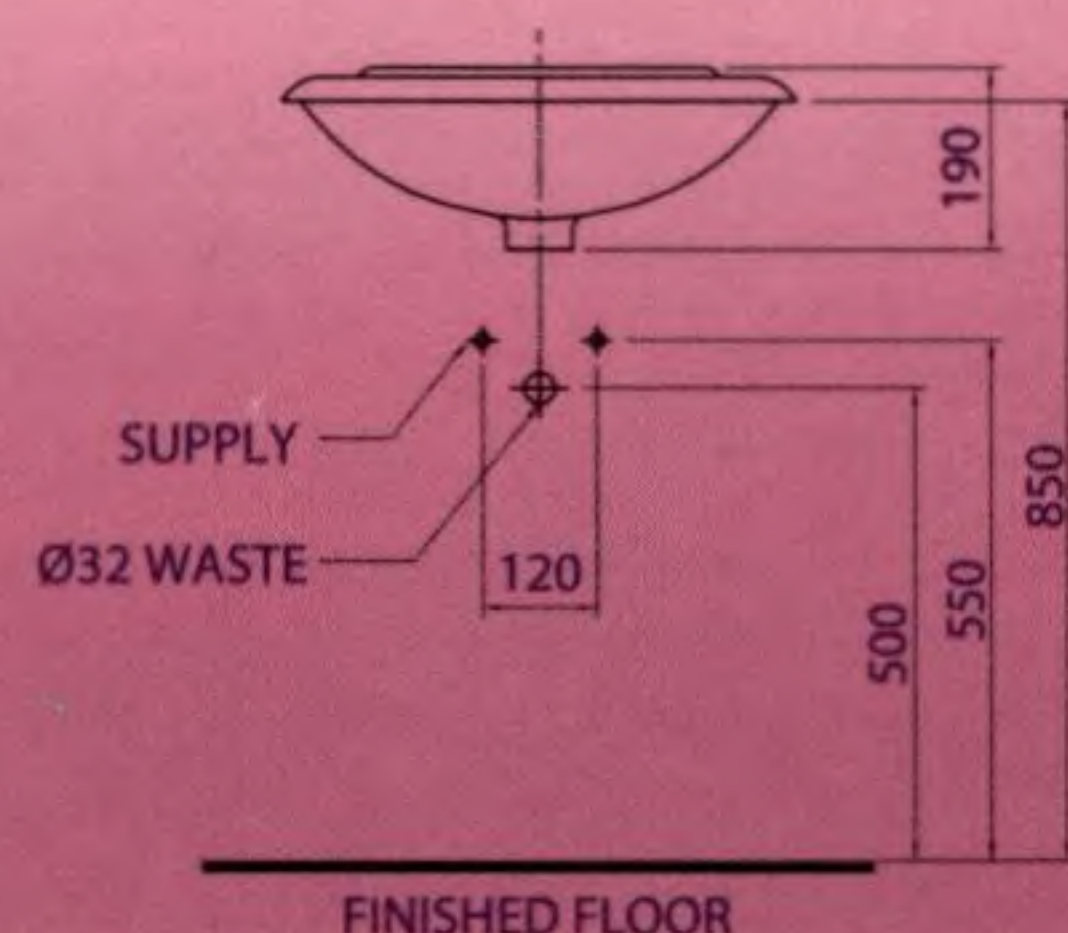

nahm

When **ideal** come true with **sense**.

- Water saving 3/6 liters
- Dual flush system
- Extra durable seat & cover

Sense bidet
NM-3120.0

Sense water closet
NM-2121-SD

Dimension

Drop - in
NM-5121

Half Pedestal
NM-5120 / NM-6121

Full Pedestal
NM-5120 / NM-6120

Washbasin

Drop - in
NM-5121

Half Pedestal
NM-5120 / NM-6121

Full Pedestal
NM-5120 / NM-6120

GENUINE DESIGN SANITARYWARE