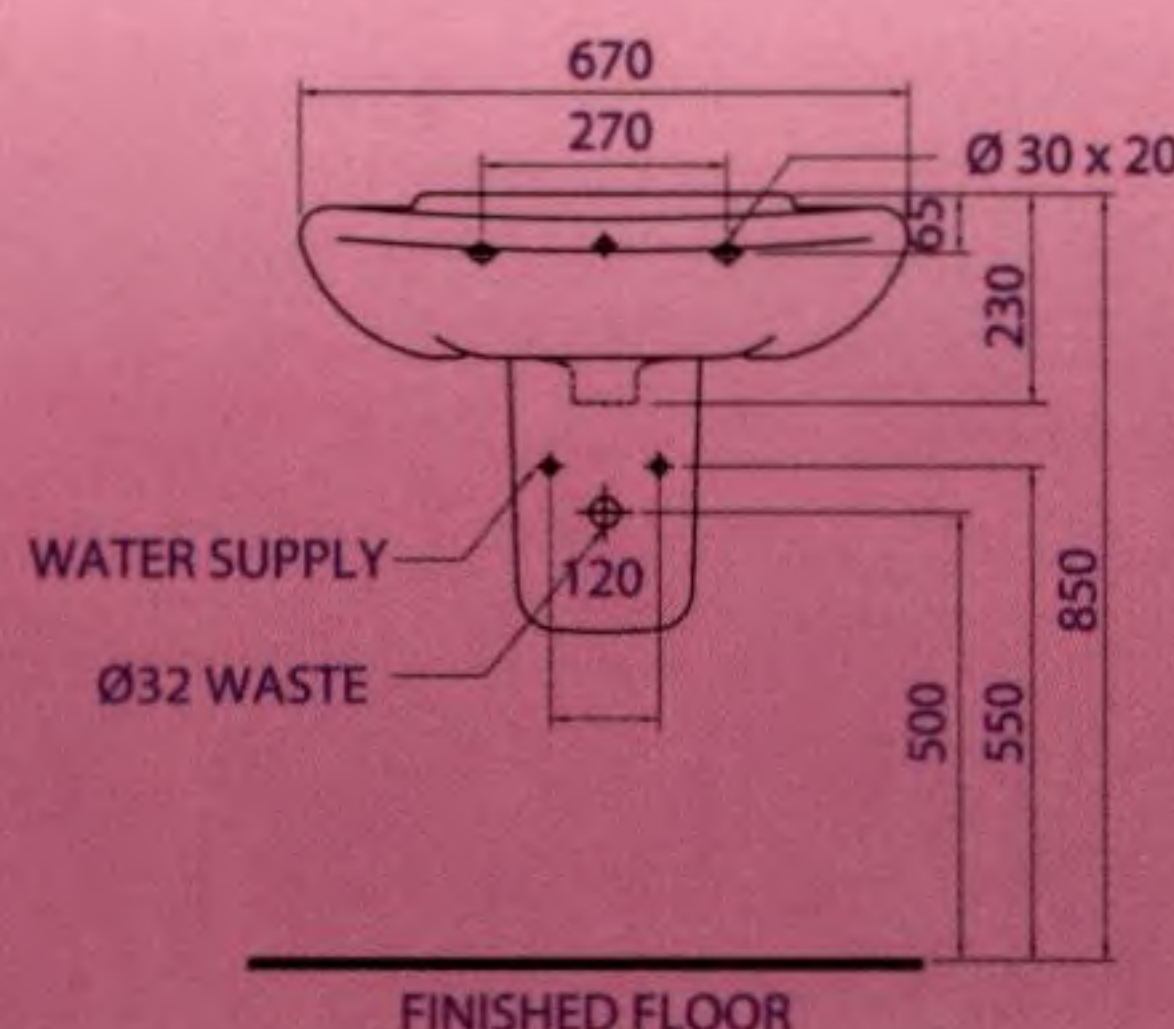

nahm

When **ideal** come true with **sense**.

- Water saving 3/6 liters
- Dual flush system
- Extra durable seat & cover

Sense bidet
NM-3120.0

Sense water closet
NM-2121-SD

Dimension

Drop - in
NM-5121

Half Pedestal
NM-5120 / NM-6121

Full Pedestal
NM-5120 / NM-6120

Washbasin

Drop - in
NM-5121

Half Pedestal
NM-5120 / NM-6121

Full Pedestal
NM-5120 / NM-6120

GENUINE DESIGN SANITARYWARE