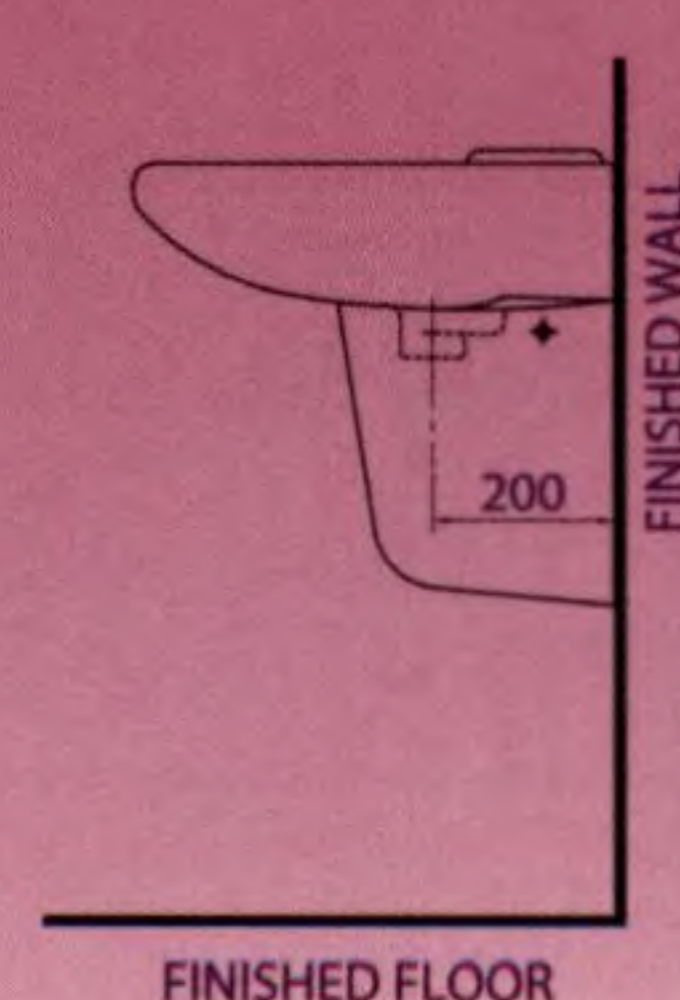

nahm

When **ideal** come true with **sense**.

- Water saving 3/6 liters
- Dual flush system
- Extra durable seat & cover

Sense bidet
NM-3120.0

Sense water closet
NM-2121-SD

Dimension

Drop - in
NM-5121

Half Pedestal
NM-5120 / NM-6121

Full Pedestal
NM-5120 / NM-6120

Washbasin

Drop - in
NM-5121

Half Pedestal
NM-5120 / NM-6121

Full Pedestal
NM-5120 / NM-6120

GENUINE DESIGN SANITARYWARE