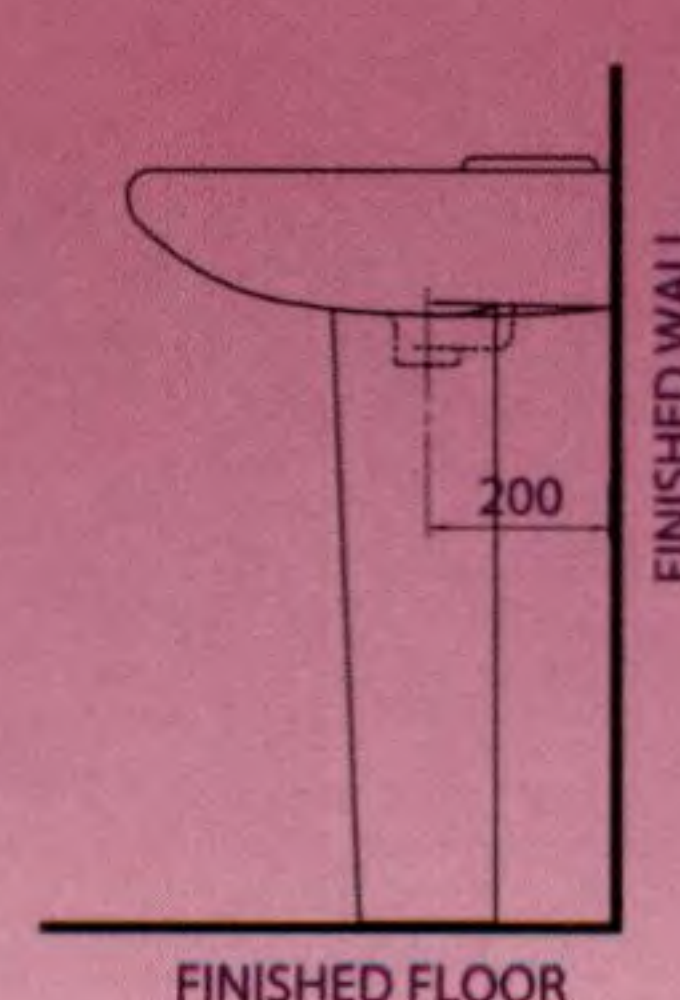

nahm

When **ideal** come true with **sense**.

- Water saving 3/6 liters
- Dual flush system
- Extra durable seat & cover

Sense bidet
NM-3120.0

Sense water closet
NM-2121-SD

Dimension

Drop - in
NM-5121

Half Pedestal
NM-5120 / NM-6121

Full Pedestal
NM-5120 / NM-6120

Washbasin

Drop - in
NM-5121

Half Pedestal
NM-5120 / NM-6121

Full Pedestal
NM-5120 / NM-6120

GENUINE DESIGN SANITARYWARE