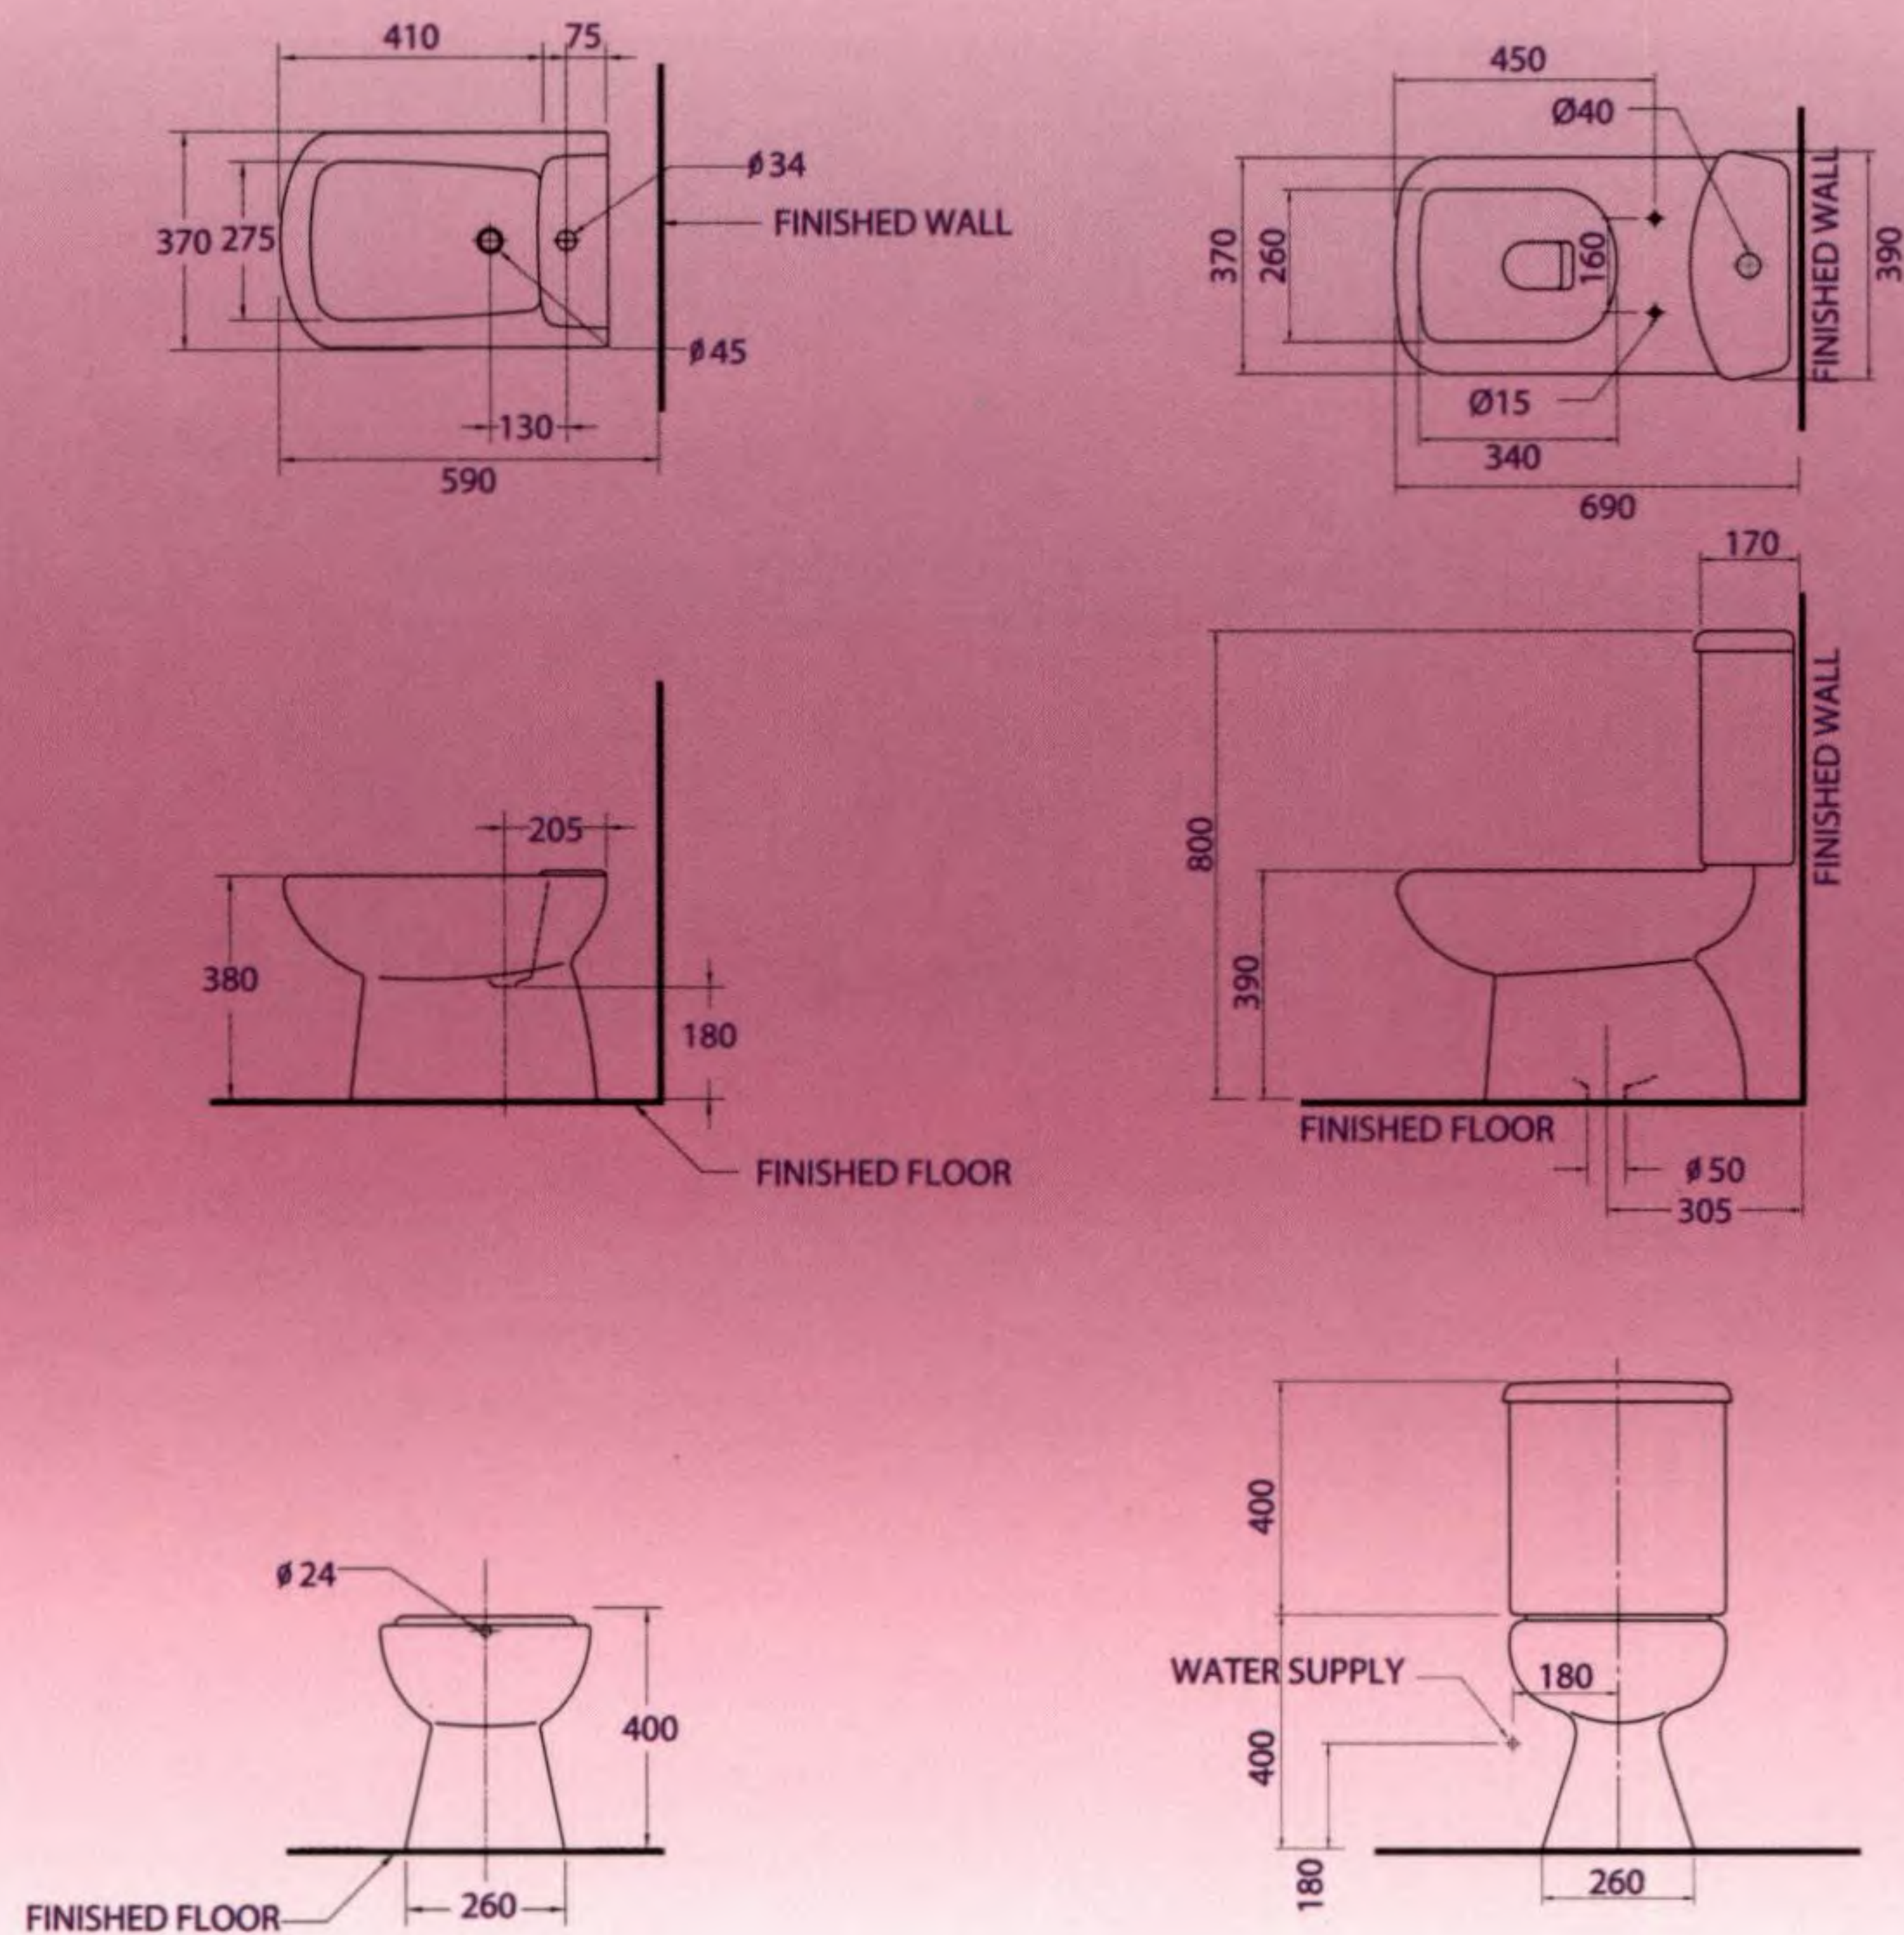

nahm

SENSE

Water closet

NM-2121-SD

SENSE

White color only

Bidet

NM-3120

nahm

When **ideal** come true with **sense**.

- Water saving 3/6 liters
- Dual flush system
- Extra durable seat & cover

Sense bidet
NM-3120.0

Sense water closet
NM-2121-SD

Dimension

Drop - in
NM-5121

Half Pedestal
NM-5120 / NM-6121

Full Pedestal
NM-5120 / NM-6120

Washbasin

Drop - in
NM-5121

Half Pedestal
NM-5120 / NM-6121

Full Pedestal
NM-5120 / NM-6120

GENUINE DESIGN SANITARYWARE