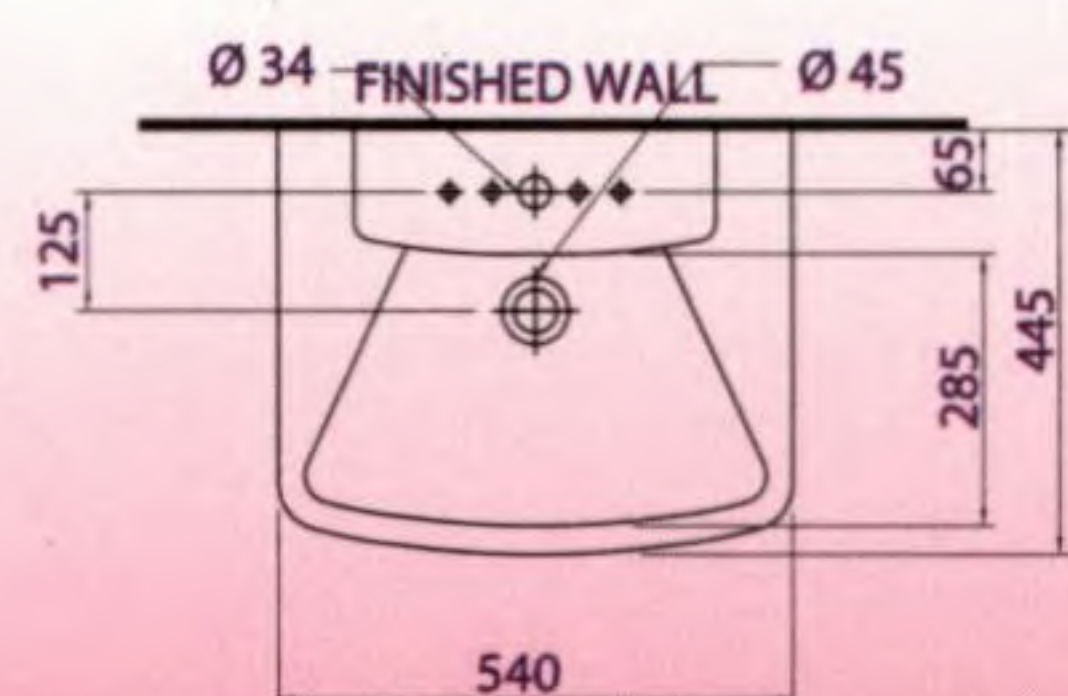

nahm

When **ideal** come true with **sense**.

- Water saving 3/6 liters
- Dual flush system
- Extra durable seat & cover

Sense bidet
NM-3120.0

Sense water closet
NM-2121-SD

Dimension

Drop - in
NM-5121

Half Pedestal
NM-5120 / NM-6121

Full Pedestal
NM-5120 / NM-6120

Washbasin

Drop - in
NM-5121

Half Pedestal
NM-5120 / NM-6121

Full Pedestal
NM-5120 / NM-6120

GENUINE DESIGN SANITARYWARE